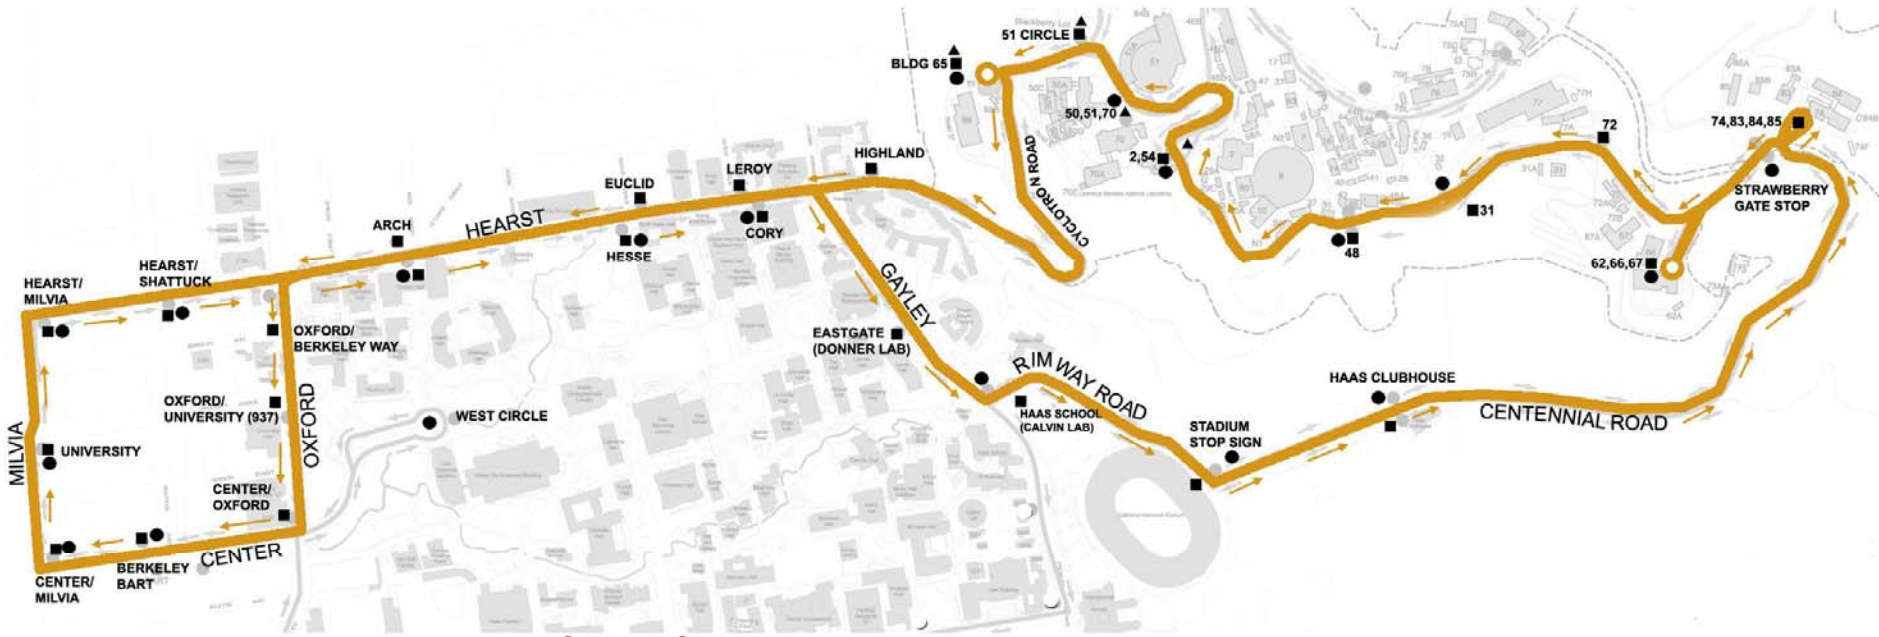

# Orange Route

Effective January 2, 2007

## Legend:

### Bus Stops:

- ▲ Green Route (Onsite) Only
- Orange Route (Northside)
- Blue Route (Southside)

## Orange Route - 6:22 AM - 7:36 PM

6:22 AM - 8:52 AM - 30 minute intervals

9:07 AM - 5:22 PM - 15 minute Intervals

5:37 PM - 7:36 PM - 30 minute interval