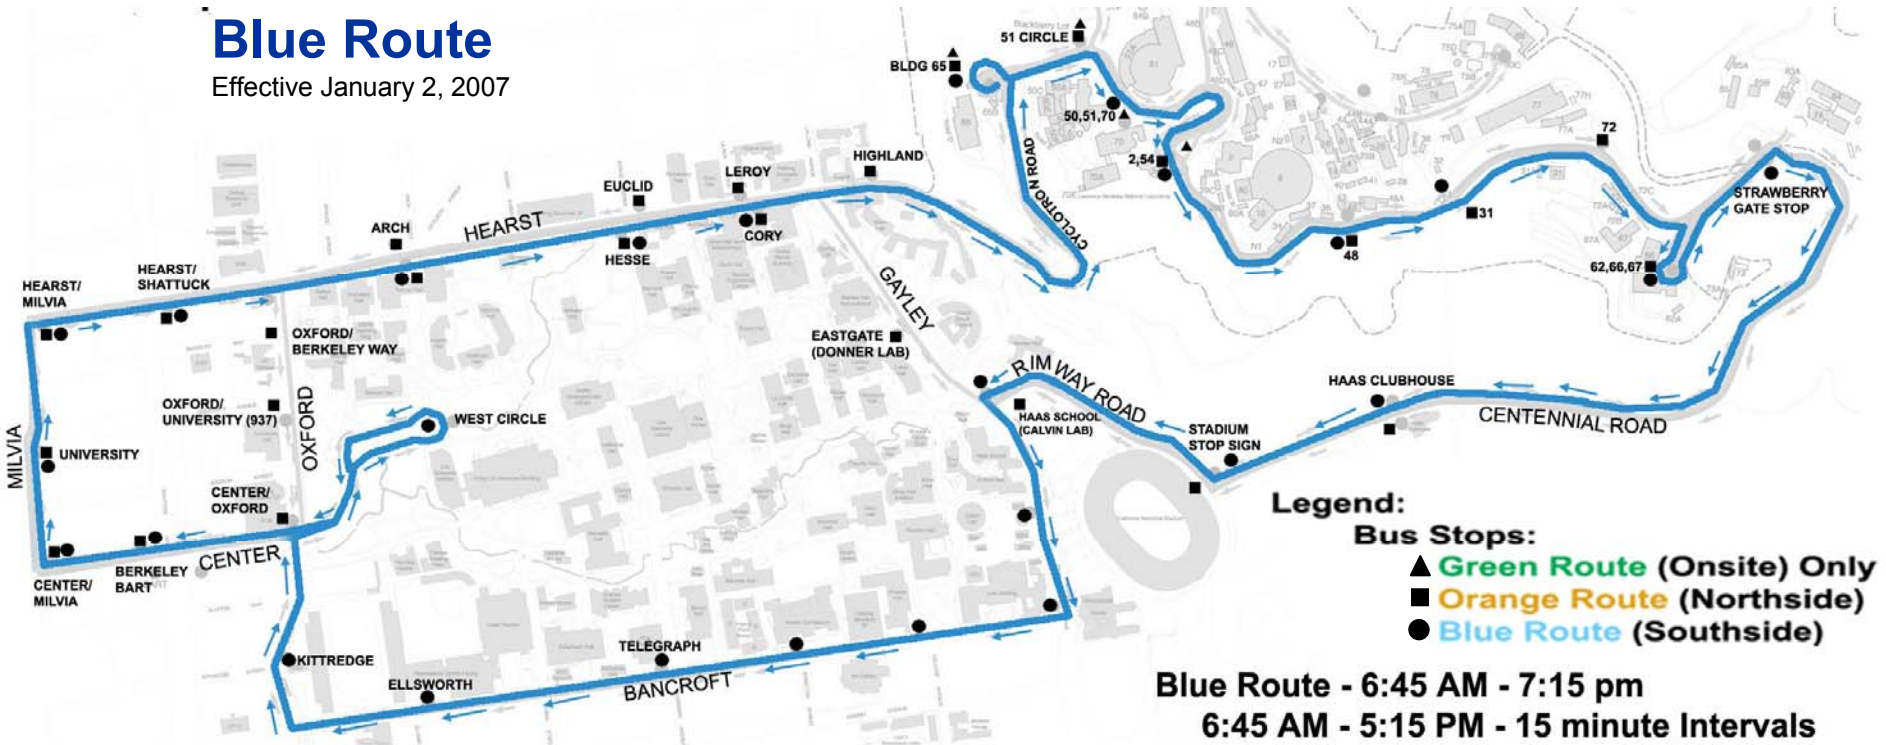

# Blue Route

Effective January 2, 2007

## Legend:

### Bus Stops:

- ▲ Green Route (Onsite) Only
- Orange Route (Northside)
- Blue Route (Southside)

Blue Route - 6:45 AM - 7:15 pm

6:45 AM - 5:15 PM - 15 minute Intervals

5:45 PM - 7:15 PM - 30 minute Intervals